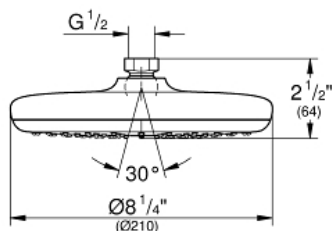

TEMPESTA 210
Shower Head 1 Spray
MODEL # 26409000

Pure Freude
an Wasser

GROHE

Product Description:
TEMPESTA 210
Shower Head 1 Spray

Standard Specification:

- Rain spray pattern (1 spray-rain)
- Diameter 8 1/4"
- Rotating ball joint $\pm 15^\circ$
- 1/2" Connection thread
- **GROHE EcoJoy** 1.75 gpm (6.6 l/min) flow limiter
- **GROHE DreamSpray** perfect spray pattern
- **GROHE StarLight** chrome finish
- **SpeedClean** anti-lime system
- Inner WaterGuide for a longer life
- Suitable for instantaneous heater
- Min. recommended pressure: 15 psi (1.0 bar)

Applicable Codes & Standards:

- Energy Policy Act of 1992
- ASME A112.18.1/CSA B125.1
- US Federal and State material regulations
- EPA WaterSense®
- LOGO CEC

Color:

- 26409000 StarLight Chrome